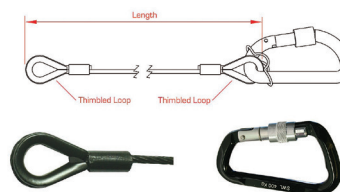

SAFETY CHAINS

"Safety" Chains

The traditional theatre lantern safety chain made of black enamelled 21 x 3 mm chain fitted with a spring hook at one or both ends. Suitable for lightweight items only, use CE marked accessory or safety bonds for heavier items.

code	Connectors	length	price
FHS121	Spring hook one end	600mm	£2.22
FHS121D	Spring hook both ends	600mm	£3.35

SAFETY BONDS

Safety Bond with Carbine

These 3 mm wire bonds are fitted with a captive eye carbine hook at one end or both ends.

code	Connectors	length	WLL	wire Ø	price
DOUT22001	One carbine hook	600mm	15kg	3mm	£4.66
DOUT22101	Two carbine hooks	600mm	15kg	3mm	£7.03

Safety Bond with Moving Light Hook

These 4 mm wire bonds are fitted with a captive asymmetric Moving Light Hook.

code	Connectors	length	WLL	wire Ø	price
DOUT2844001	One moving light hook	600mm	36kg	4mm	£23.58
DOUT2844501	One moving light hook	1000mm	36kg	4mm	£24.83

TV SPEC BONDS

TV Spec Bond with Karabiner

These heavier wire bonds are fitted with a captive karabiner at one end. They conform to BBC TV 168A.