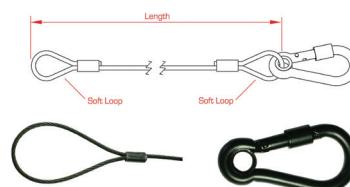

Accessory Bond with Swivel

These shorter lightweight bonds are fitted with a swivel hook. Designed for lightweight lighting accessories.

code	Connectors	length	WLL	wire Ø	price
DOUT2840001	One M6 x 60	600mm	5kg	2mm	£7.64

SAFETY CHAINS

"Safety" Chains

The traditional theatre lantern safety chain made of black enamelled 21 x 3 mm chain fitted with a spring hook at one or both ends. Suitable for lightweight items only, use CE marked accessory or safety bonds for heavier items.

code	Connectors	length	price
FHS121	Spring hook one end	600mm	£2.22
FHS121D	Spring hook both ends	600mm	£3.35

SAFETY BONDS

Safety Bond with Carbine

These 3 mm wire bonds are fitted with a captive eye carbine hook at one end or both ends.