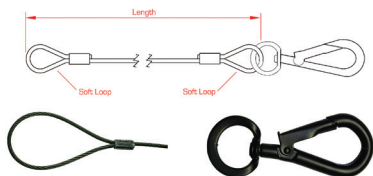

SAFETY BONDS

Safety Bonds

Used as a fail-safe should the primary suspension fixing fail. Use for all suspended fixings, including lighting and sound equipment, particularly where items are suspended over people's heads. Try to ensure there is as little slack in the bond as possible as the loads given are based on static loads rather than dropped loads. A 3 mm Ø soft loop will pass through the hole in the Electro Kabuki. See also Safety Lanyards for personal protection [pages 356]. See Small Tool Lanyards [page 357].

ACCESSORY BONDS

Accessory Bond with Carbine

These popular lightweight bonds are fitted with a captive eye carbine hook. Designed for lightweight lighting accessories.

code	Connectors	length	WLL	wire Ø	price
DOUT2841001	One M6 x 60	600mm	20kg	2mm	£9.26

Accessory Bond with Swivel

These shorter lightweight bonds are fitted with a swivel hook. Designed for lightweight lighting accessories.

code	Connectors	length	WLL	wire Ø	price
DOUT2840001	One M6 x 60	600mm	5kg	2mm	£7.64

SAFETY CHAINS

"Safety" Chains

The traditional theatre lantern safety chain made of black enamelled 21 x 3 mm chain fitted with a spring hook at one or both ends. Suitable for lightweight items only, use CE marked accessory or safety bonds for heavier items.