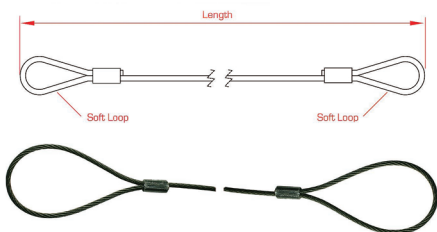

SAFETY BONDS

Safety Bonds

Used as a fail-safe should the primary suspension fixing fail. Use for all suspended fixings, including lighting and sound equipment, particularly where items are suspended over people's heads. Try to ensure there is as little slack in the bond as possible as the loads given are based on static loads rather than dropped loads. A 3 mm Ø soft loop will pass through the hole in the Electro Kabuki. See also Safety Lanyards for personal protection [pages 356]. See Small Tool Lanyards [page 357].

GENERAL PURPOSE BONDS

General Purpose Bond

These black wire rope assemblies can be fitted with your own connector to perform a wide range of functions.

code	Connectors	length	WLL	wire Ø	price
DOUT2849001	N/A	600mm	100kg	3mm	£4.21
DOUT2852001	N/A	600mm	175kg	4mm	£7.33

ACCESSORY BONDS

Accessory Bond with Carbine

These popular lightweight bonds are fitted with a captive eye carbine hook. Designed for lightweight lighting accessories.

code	Connectors	length	WLL	wire Ø	price
DOUT2841001	One M6 x 60	600mm	20kg	2mm	£9.26

SAFETY CHAINS

"Safety" Chains

The traditional theatre lantern safety chain made of black enamelled 21 x 3 mm chain fitted with a spring hook at one or both ends. Suitable for lightweight items only, use CE marked accessory or safety bonds for heavier items.