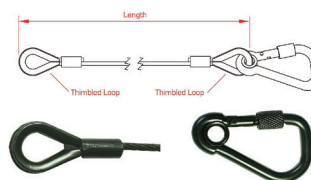

Accessory Bond with Swivel

These shorter lightweight bonds are fitted with a swivel hook. Designed for lightweight lighting accessories.

code	Connectors	length	WLL	wire Ø	price
DOUT2840001	One M6 x 60	600mm	5kg	2mm	£7.64

SAFETY CHAINS

"Safety" Chains

The traditional theatre lantern safety chain made of black enamelled 21 x 3 mm chain fitted with a spring hook at one or both ends. Suitable for lightweight items only, use CE marked accessory or safety bonds for heavier items.

code	Connectors	length	price
FHS121	Spring hook one end	600mm	£2.22
FHS121D	Spring hook both ends	600mm	£3.35

SAFETY BONDS

Safety Bond with Carbine

These 3 mm wire bonds are fitted with a captive eye carbine hook at one end or both ends.

code	Connectors	length	WLL	wire Ø	price
DOUT22001	One carbine hook	600mm	15kg	3mm	£4.66
DOUT22101	Two carbine hooks	600mm	15kg	3mm	£7.03

Safety Bond with Moving Light Hook

These 4 mm wire bonds are fitted with a captive asymmetric Moving Light Hook.