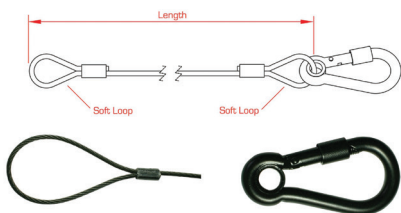

SAFETY BONDS

Safety Bonds

Used as a fail-safe should the primary suspension fixing fail. Use for all suspended fixings, including lighting and sound equipment, particularly where items are suspended over people's heads. Try to ensure there is as little slack in the bond as possible as the loads given are based on static loads rather than dropped loads. A 3 mm Ø soft loop will pass through the hole in the Electro Kabuki. See also Safety Lanyards for personal protection [pages 356]. See Small Tool Lanyards [page 357].

GENERAL PURPOSE BONDS

General Purpose Bond

These black wire rope assemblies can be fitted with your own connector to perform a wide range of functions.

code	Connectors	length	WLL	wire Ø	price
DOUT2849001	N/A	600mm	100kg	3mm	£4.21
DOUT2852001	N/A	600mm	175kg	4mm	£7.33

ACCESSORY BONDS

Accessory Bond with Carbine

These popular lightweight bonds are fitted with a captive eye carbine hook. Designed for lightweight lighting accessories.

code	Connectors	length	WLL	wire Ø	price
DOUT2841001	One M6 x 60	600mm	20kg	2mm	£9.26

Accessory Bond with Swivel

These shorter lightweight bonds are fitted with a swivel hook. Designed for lightweight lighting accessories.

code	Connectors	length	WLL	wire Ø	price
DOUT2840001	One M6 x 60	600mm	5kg	2mm	£7.64