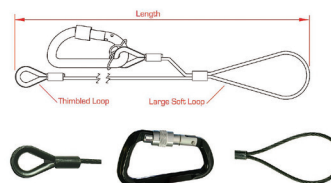

code	Connectors	length	WLL	wire Ø	price
DOUT22001	One carbine hook	600mm	15kg	3mm	£4.66
DOUT22101	Two carbine hooks	600mm	15kg	3mm	£7.03

Safety Bond with Moving Light Hook

These 4 mm wire bonds are fitted with a captive asymmetric Moving Light Hook.

code	Connectors	length	WLL	wire Ø	price
DOUT2844001	One moving light hook	600mm	36kg	4mm	£23.58
DOUT2844501	One moving light hook	1000mm	36kg	4mm	£24.83

TV SPEC BONDS

TV Spec Bond with Karabiner

These heavier wire bonds are fitted with a captive karabiner at one end. They conform to BBC TV 168A.

code	Connectors	length	WLL	wire Ø	price
DOUT2820501	Karabiner	700mm	50kg	4mm	£28.37
DOUT2830501	Karabiner	700mm	75kg	5mm	£29.39

TV Spec Bonds with Karabiner [large loop]

These heavier wire bonds are fitted with a captive karabiner on the tail of a large loop. They conform to BBC TV 168A.